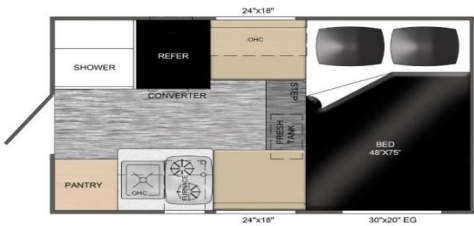

365-XS			
Dry Weight	1130	Ext Height (with A/C)	74-1/2"
Ext Length	123"	Int Height	74"
Ext Width (w/wo jacks)	88"/78"	COG (From Front)	28"
Int Floor Length	72"	Cabover Bed	48 x 75
Int Floor Width	37"	Fresh Water	13 ga

775U			
Dry Weight	1722	Ext Height (with A/C)	100"
Ext Length	181"	Int Height	6'8"
Ext Width (w/wo jacks)	98"/78"	COG (From Front)	31"
Int Floor Length	89"	Cabover Bed	80 x 98
Int Floor Width	44"	Fresh Water	13 ga

650U			
Dry Weight	1550	Ext Height (with A/C)	78"
Ext Length	162"	Int Height	74"
Ext Width (w/wo jacks)	98"/78"	COG (From Front)	35-3/8"
Int Floor Length	72"	Cabover Bed	48 x 75
Int Floor Width	37"	Fresh Water	13 ga

900 & 950U			
Dry Weight	2488	Ext Height (with A/C)	100"
Ext Length	210"	Int Height	6'
Ext Width (w/wo jacks)	104"/93"	COG (From Front)	34"
Int Floor Length	91"	Cabover Bed	60 x 80
Int Floor Width	45"	Fresh Water	21ga