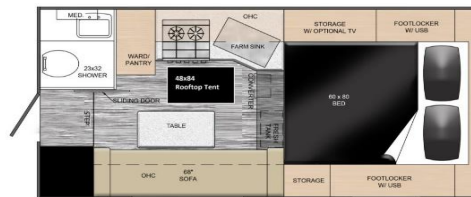

365-XS			
Dry Weight	1130	Ext Height (with A/C)	74-1/2"
Ext Length	123"	Int Height	74"
Ext Width (w/wo jacks)	88"/78"	COG (From Front)	28"
Int Floor Length	72"	Cabover Bed	48 x 75
Int Floor Width	37"	Fresh Water	13 ga

775U			
Dry Weight	1722	Ext Height (with A/C)	100"
Ext Length	181"	Int Height	6'8"
Ext Width (w/wo jacks)	98"/78"	COG (From Front)	31"
Int Floor Length	89"	Cabover Bed	80 x 98
Int Floor Width	44"	Fresh Water	13 ga

550-XS			
Dry Weight	1150	Ext Height (with A/C)	78"
Ext Length	127"	Int Height	74"
Ext Width (w/wo jacks)	88"/78"	COG (From Front)	35-3/8"
Int Floor Length	72"	Cabover Bed	48 x 75
Int Floor Width	37"	Fresh Water	13 ga

900 & 950U			
Dry Weight	2488	Ext Height (with A/C)	100"
Ext Length	210"	Int Height	6'
Ext Width (w/wo jacks)	104"/93"	COG (From Front)	34"
Int Floor Length	91"	Cabover Bed	60 x 80
Int Floor Width	45"	Fresh Water	21ga