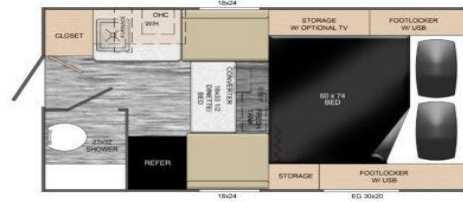

365-XS			
Dry Weight	1130	Ext Height (with A/C)	74-1/2"
Ext Length	123"	Int Height	74"
Ext Width (w/wo jacks)	88"/78"	COG (From Front)	28"
Int Floor Length	72"	Cabover Bed	48 x 75
Int Floor Width	37"	Fresh Water	13 ga

775U			
Dry Weight	1722	Ext Height (with A/C)	100"
Ext Length	181"	Int Height	6'8"
Ext Width (w/wo jacks)	98"/78"	COG (From Front)	31"
Int Floor Length	89"	Cabover Bed	80 x 98
Int Floor Width	44"	Fresh Water	13 ga

650U			
Dry Weight	1550	Ext Height (with A/C)	78"
Ext Length	162"	Int Height	74"
Ext Width (w/wo jacks)	98"/78"	COG (From Front)	35-3/8"
Int Floor Length	72"	Cabover Bed	48 x 75
Int Floor Width	37"	Fresh Water	13 ga

900 & 950U			
Dry Weight	2488	Ext Height (with A/C)	100"
Ext Length	210"	Int Height	6'
Ext Width (w/wo jacks)	104"/93"	COG (From Front)	34"
Int Floor Length	91"	Cabover Bed	60 x 80
Int Floor Width	45"	Fresh Water	21ga