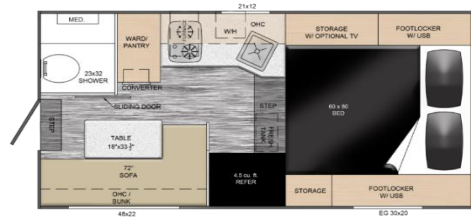

850U			
Dry Weight	2304	Ext Height (with A/C)	103"
Ext Length	193"	Int Height	78"
Ext Width (w/wo jacks)	104"/93"	COG (From Front)	36"
Int Floor Length	83"	Cabover Bed	60 x 80
Int Floor Width	43"	Fresh Water	21ga