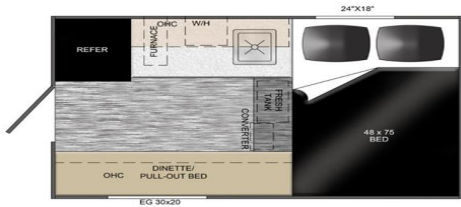

365-XS			
Dry Weight	1130	Ext Height (with A/C)	74-1/2"
Ext Length	123"	Int Height	74"
Ext Width (w/wo jacks)	88"/78"	COG (From Front)	28"
Int Floor Length	72"	Cabover Bed	48 x 75
Int Floor Width	37"	Fresh Water	13 ga

775U			
Dry Weight	1722	Ext Height (with A/C)	100"
Ext Length	181"	Int Height	6'8"
Ext Width (w/wo jacks)	98"/78"	COG (From Front)	31"
Int Floor Length	89"	Cabover Bed	80 x 98
Int Floor Width	44"	Fresh Water	13 ga

550-XS			
Dry Weight	1150	Ext Height (with A/C)	78"
Ext Length	127"	Int Height	74"
Ext Width (w/wo jacks)	88"/78"	COG (From Front)	35-3/8"
Int Floor Length	72"	Cabover Bed	48 x 75
Int Floor Width	37"	Fresh Water	13 ga

900 & 950U			
Dry Weight	2488	Ext Height (with A/C)	100"
Ext Length	210"	Int Height	6'
Ext Width (w/wo jacks)	104"/93"	COG (From Front)	34"
Int Floor Length	91"	Cabover Bed	60 x 80
Int Floor Width	45"	Fresh Water	21ga